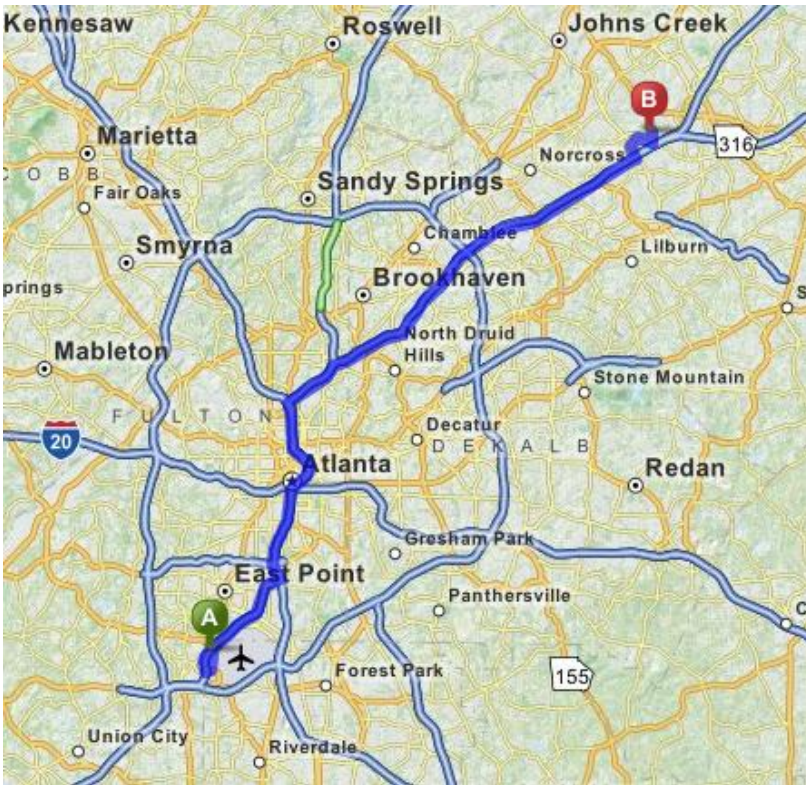

Atlanta Office

Office Address:
2425 Commerce Avenue
Suite 100
Duluth, GA 30096
Main (770) 263-2080

Directions from Hartsfield-Jackson International Airport to Office

- Take I-85 North towards Atlanta
- Continue on I-85 until Exit 104
- Take Exit 104, Pleasant Hill Road
- Turn Left onto Pleasant Hill Road – go approximately 1 mile and
- Turn right onto Satellite Boulevard NW – go approximately 1 mile and
- Turn left onto Commerce Avenue
- Got through 1st light
- Building is first one story building on the left once you go through the stoplight
- Road pylon says 2100 Satellite Place with – 2425 Metso under it in white letters
- When you turn into the drive and are looking at the building, Metso is located on the far left hand side.
- Approximately 37 miles/46 mins

Suggested Hotels in the Area

Metso has a chain-wide agreement of 12% off best available rate with any IHG (Holiday Inn, Intercontinental, Staybridge, Candlewood, Hotel Indigo) property that does not have a negotiated rate AND a 10% off best available rate with Hilton (Hilton, Hampton, Hilton Garden Inn, Embassy Suites, Homewood, Doubletree) properties that do not have a local negotiated rate.

Take I-85 North to Exit 104/Pleasant Hill Rd. Turn right at the top of the ramp. Turn right at 2nd stop light onto Crestwood Pkwy. Entrance to Sonesta is on the right.

Hotel to Office

From the main entrance of the hotel take a left onto Crestwood Parkway. At light take a left onto Pleasant Hill Road. Go approx 1.5 miles and turn right onto Satellite Blvd. Go approx 1 mile and turn left onto Commerce Avenue. Go through 1st light (Old Norcross Road). Turn right onto Commerce Ave. Take first left into the parking lot of 2100 Satellite Place - **2425**